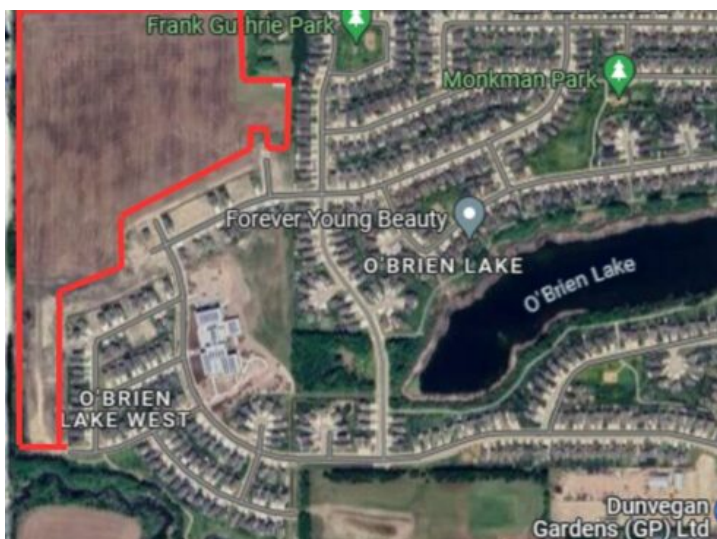

Lot 11A N/A  
Grande Prairie, Alberta

MLS # A2098561

**\$1,215,120**

---

**Division:** O'Brien Lake

---

**Lot Size:** 48.80 Acres

---

**Lot Feat:** -

---

**By Town:** -

---

**LLD:** -

---

**Zoning:** RG

---

**Water:** -

---

**Sewer:** -

---

**Utilities:** -

---

Aggressively priced land for development - future phases of O'Brien Lake West. One of three parcels available. This parcel is 48.80 acres with 231 RG zoned residential lots and 16 RC zoned duplex lots in O'Brien Lake West Outline Plan. Located North and West of Louis Riel French Immersion Catholic school.